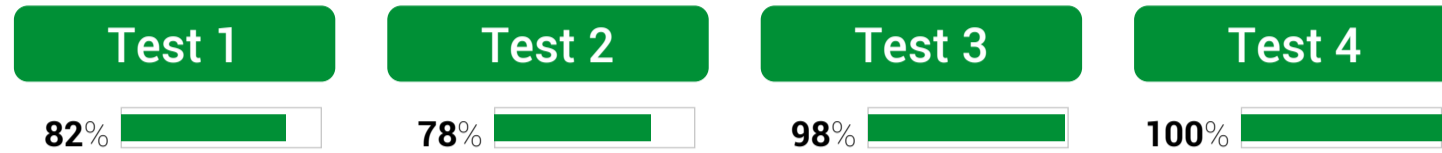

58%
TOTAL POINTS

Valore medio relativo ai test finora svolti nelle varie discipline.

PLANNING

LEADERSHIP