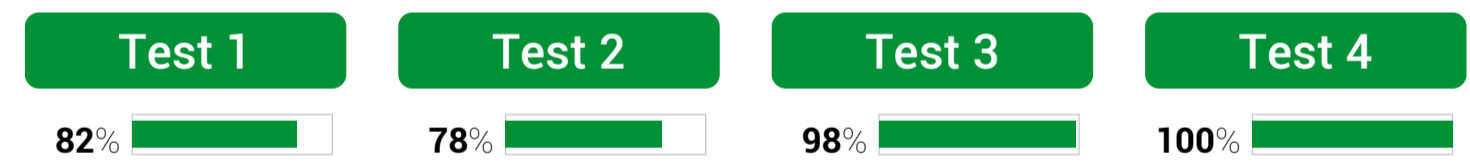

### COLLABORATION

Tech Skills
Management Skills
Soft Skills
Digital Skills
Report

COLLABORATION

**58%**  
TOTAL POINTS

Valore medio relativo ai test finora svolti nelle varie discipline.

PLANNING

**58%**  
TOTAL POINTS